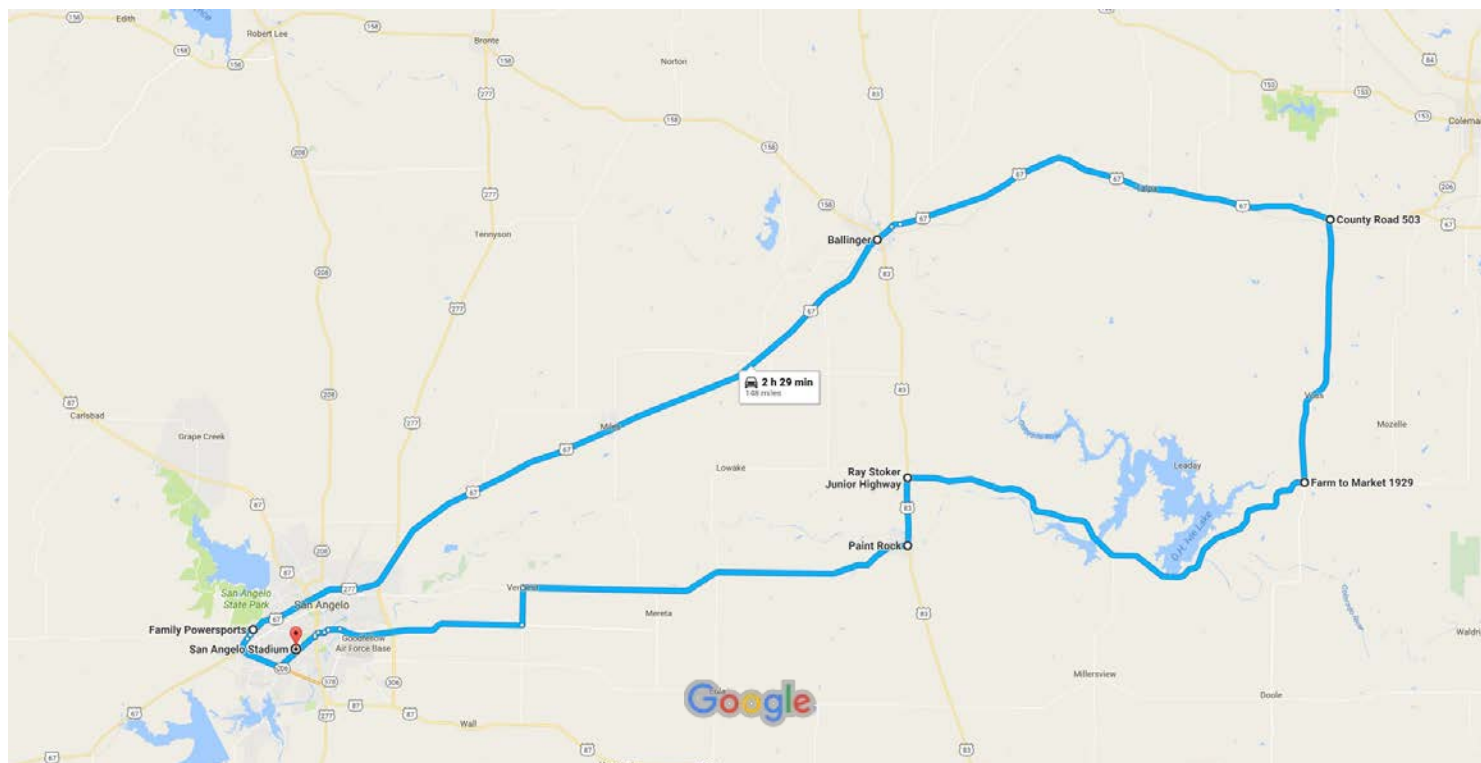

San Angelo Stadium to San Angelo Stadium
Korby Kennedy Memorial Run

Drive 148 miles, 2 h 29 min

Map data ©2017 Google 2 mi

- Exit San Angelo Stadium
- Turn left onto Johnson Street to Knickerbocker Rd.
- Follow Knickerbocker Rd. to US 87/Bryant Blvd to Ave. L
- Turn Right on Ave. L/FM 388
- Follow FM 388 (9.7 miles) to FM 2334
- Turn Left onto FM 2334
- Follow FM 2334 (2 miles) to FM 380
- Turn right onto FM 380 and follow for 20 miles to Paint Rock
- Turn Left on US 83
- **Pick up bead at Four Corner Conoco**
- Take FM 1929/Ray Stoker Jr. Hwy east for 25 miles
- Turn left onto FM 503
- Follow FM 503 for 14 miles
- Turn left onto US 67
- Take US 67 to Ballinger
- **Pick up bead at Stripes in Ballinger**
- Take US 67 to Family Powersports
- **Pick up bead at Family Powersports**
- Follow US 67 to Knickerbocker Rd.
- Turn right on Knickerbocker Rd.
- Follow Knickerbocker Rd. to San Angelo Stadium

Exchange your beads
for a ticket to be
placed in a drawing
for prizes.

There is no prize for speed

Obey all traffic laws